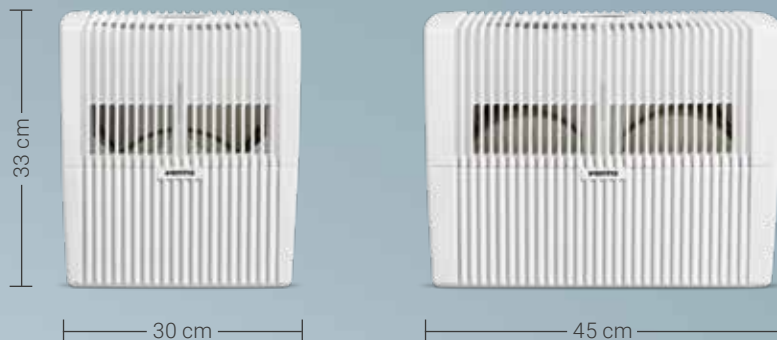

The image shows a close-up, low-angle view of the front panel of a white air purifier. The panel is composed of numerous vertical, rounded ribs that create a series of narrow, dark rectangular openings. The lighting is soft and even, highlighting the texture of the plastic. In the lower right corner, a small white rectangular label is affixed to the panel, featuring the brand name 'venta' in a bold, lowercase, sans-serif font.

Made
in
Germany

COMFORT PLUS AIRWASHER – COMFORTABEL GENIETEN

Model	Comfort Plus LW25	Comfort Plus LW45
Kleuren	Helder wit / Helder zwart	
Geschikt voor kamers	Tot 45 m ²	Tot 60 m ²
Interactief touchdisplay	Standaard	
Meetsensoren	Luchtvochtigheid	
Waterhygiëne	Accessoire	
Vermogensniveaus	3 + Automaat	
Geluidsproductie (Niveau 1-3)	24 / 34 / 44 dB(A)	24 / 35 / 45 dB(A)
Stroomverbruik (Niveau 1-3)	3 / 5 / 8 Watt	
Waterinhoud (max.)	7 liter	10 liter
Afmetingen (l x b x h)	30 x 30 x 33 cm	45 x 30 x 33 cm
Gewicht	3,5 kg	5,2 kg