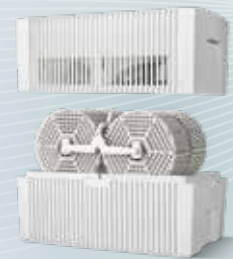

VOLLEDIG ONTSPANNEN NAAR EEN GOEDE KAMERLUCHT

Er zijn altijd al goede redenen geweest om te kiezen voor de airwasher van Venta. Dat geldt met name voor het hoge gebruiksgemak. Terwijl zuiver water verdampt om de lucht te bevochtigen, worden schadelijke stoffen, zoals bijv. huisstof of pollen, op natuurlijke wijze uit de kamerlucht verwijderd, of opgenomen in het water van het apparaat.

Comfortabel touchdisplay

Aan- en uitzetten met de top van uw vinger, drie vermogensniveaus selecteren met + en -, een slaapstand met gedimde displayverlichting en fluisterstil vermogensniveau, automaat-instelling met automatisch vermogensniveau, afhankelijk van de luchtvochtigheid – zo gemakkelijk zorgt uw Comfort Plus airwasher ervoor dat u kunt genieten van de beste binnenlucht. Daarbij wordt de luchtvochtigheid in realtime weergegeven en aangestuurd door de ingebouwde hygrostaten.

Makkelijk schoonmaken

De elektronica en de ventilator kunnen met één handbeweging uit de behuizing worden gehaald. Schoonmaken doet u ongeveer om de 14 dagen. Daarvoor giet u eenvoudig het water uit het apparaat, u verwijdert de resten uit de opvangbak, spoelt de lamellenstapel af met water en vult het apparaat opnieuw met vers water en het Venta hygiëneproduct – klaar.